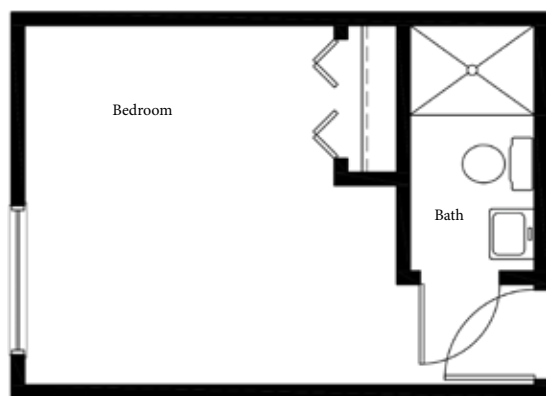

## Divided Companion

Two Bedroom Floor Plan  
172 Total Sq. Ft. Per Side  
344 Total Sq. Ft. for Entire Room

## Open Companion

Shared Bedroom Floor Plan  
182.5 Total Sq. Ft. Per Side  
365 Total Sq. Ft. for Entire Room

## Studio

Studio Floor Plan  
204 Total Sq. Ft.