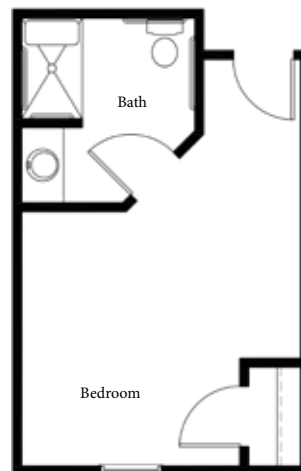

## Divided Companion

Two Bedroom Floor Plan  
172 Total Sq. Ft. Per Side  
344 Total Sq. Ft. for Entire Room

## Open Companion

Shared Bedroom Floor Plan  
182.5 Total Sq. Ft. Per Side  
365 Total Sq. Ft. for Entire Room

## Studio

Studio Floor Plan  
204 Total Sq. Ft.

## Deluxe Studio

Deluxe Studio Floor Plan  
310 Total Sq. Ft.