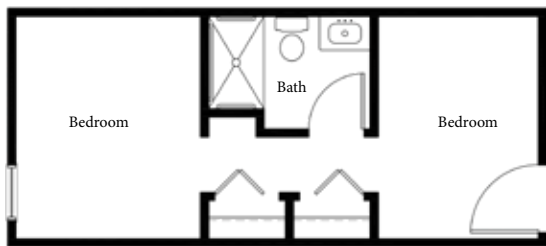

## Divided Companion

Two Bedroom Floor Plan  
172 Total Sq. Ft. Per Side  
344 Total Sq. Ft. for Entire Room

## Open Companion

Shared Bedroom Floor Plan  
182.5 Total Sq. Ft. Per Side  
365 Total Sq. Ft. for Entire Room