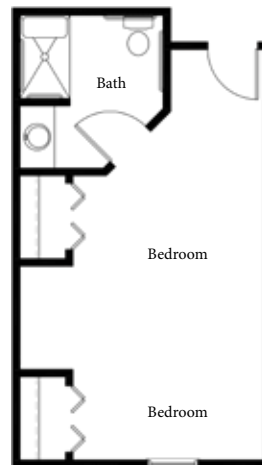

## Divided Companion

Two Bedroom Floor Plan  
172 Total Sq. Ft. Per Side  
344 Total Sq. Ft. for Entire Room

## Open Companion

Shared Bedroom Floor Plan  
182.5 Total Sq. Ft. Per Side  
365 Total Sq. Ft. for Entire Room

## Studio

Studio Floor Plan  
204 Total Sq. Ft.

## Deluxe Studio

Deluxe Studio Floor Plan  
310 Total Sq. Ft.